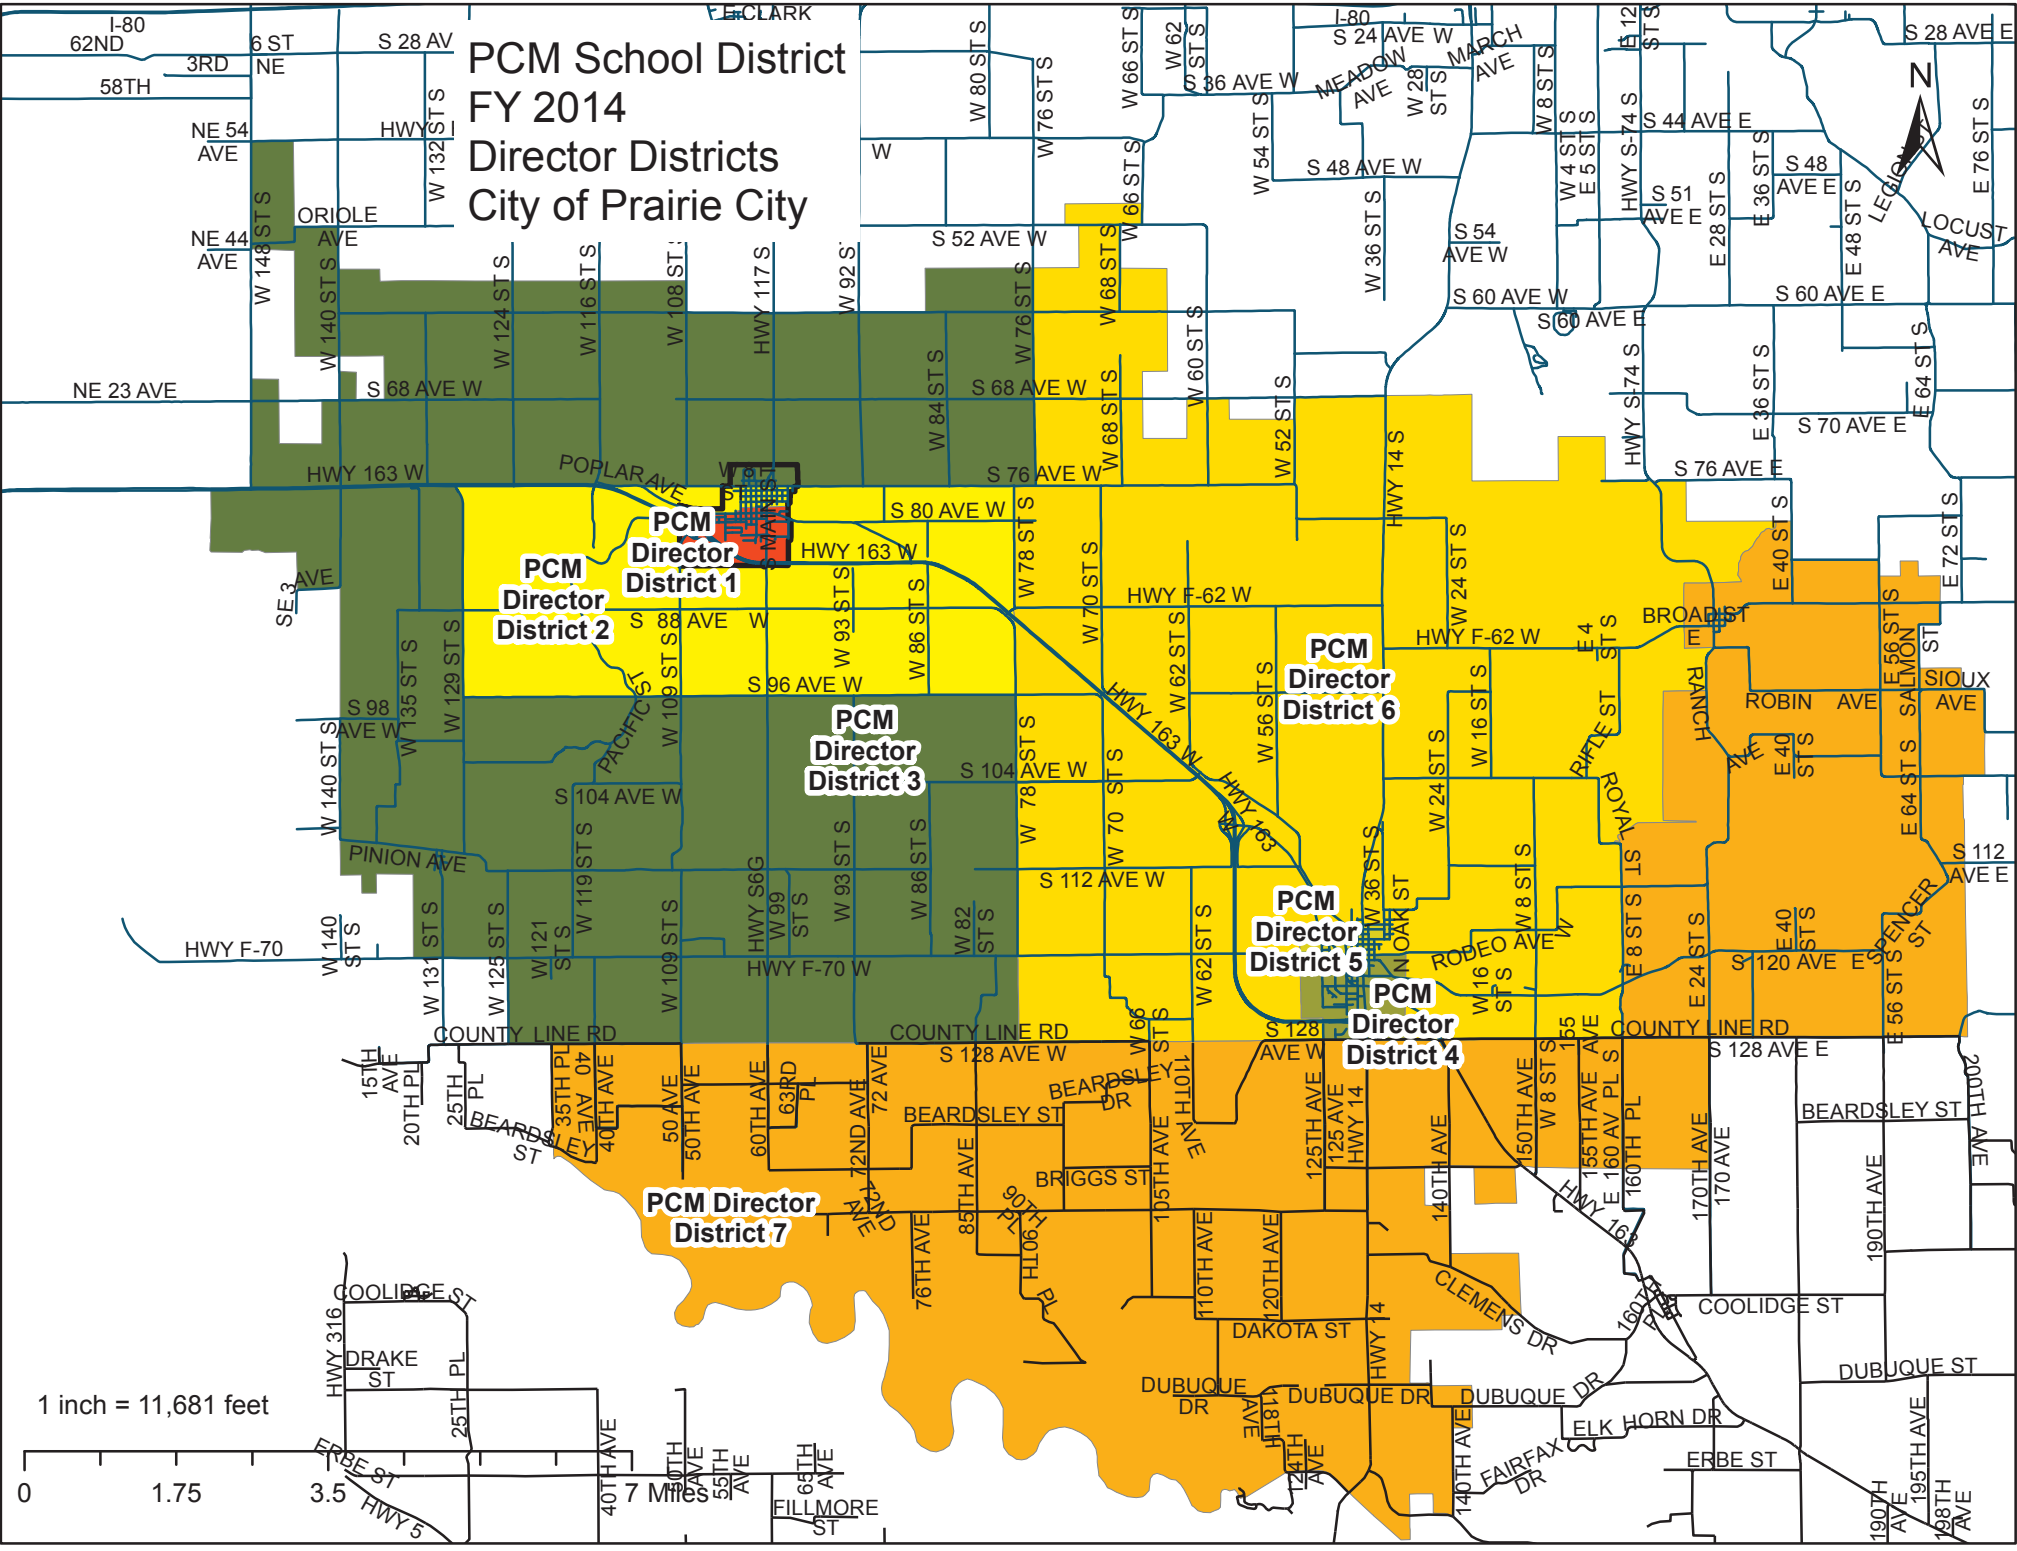

PCM School District FY 2014 Director Districts City of Prairie City

1 inch = 11,681 feet